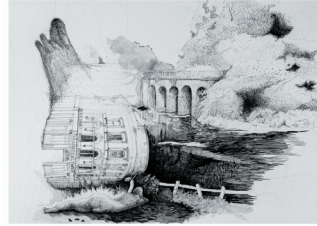

HAMPSTEAD SILLY TUNES

Drawings by JohnFJunior

January 17th to 22nd 2023

Opening: January 19th 18.30 to 20.30

Liquid Gold Studios

68 Southhampton Road / London WC1B 4AR

1 Well Walk Theater /
Ink on Paper / 42 x 30 cm
700 £

2 Victoria Park to
Hampstead
Ink on Paper / 42 x 30 cm
700 £

3 commercial to
hampstead
Ink on Paper / 42 x 30 cm
700 £

4 After party
Ink on Paper / 50 x 34,5 cm
700 £

5 The flight
Ink on Paper / 42 x 30 cm
700 £